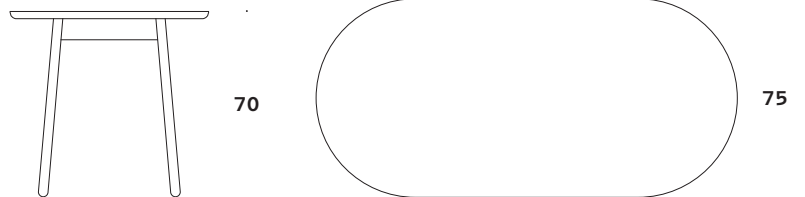

Nest Collection

+Halle®

Nest Collection

The Low Nest Table series is a warm and textured table series that ages beautifully. The curved surface is robust and convivial, a movable table in a natural material for people to comfortably gather around, hosting meetings and casual collaborative activities. But the tables are not all social objects, they work well as single workstations, creating an atmosphere that merges private and common spaces.

Extruding warmth and character, the solid oak tables come in eight different sizes, easy to place in any setting. Swift to clean, maintain and repair — an honest, hospitable and practical part of the Nest series, built to last for generations.

Design: Form Us With Love

Dimensions defined in centimeter

Design
Material

Form Us With Love
Solid oak – soaped / black stained / lacquered

Notes

A large grid of small dots for taking notes.

Creating human spaces