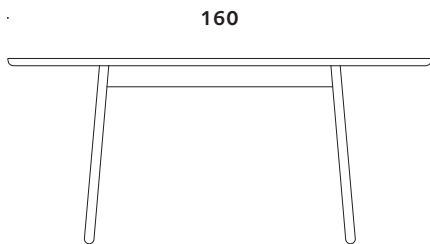

Nest Collection

+Halle®

Nest Collection

The Low Nest Table series is a warm and textured table series that ages beautifully. The curved surface is robust and convivial, a movable table in a natural material for people to comfortably gather around, hosting meetings and casual collaborative activities. But the tables are not all social objects, they work well as single workstations, creating an atmosphere that merges private and common spaces.

Design: Form Us With Love

Dimensions defined in centimeter

Design
Material

Form Us With Love
Solid oak – soaped / black stained / lacquered

Notes

A large grid of small dots for taking notes.

Creating human spaces