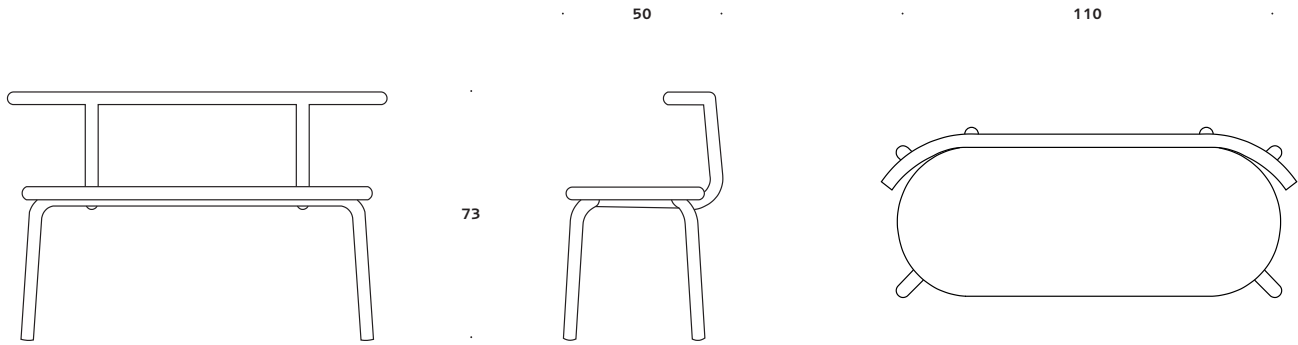

Design
Material
Fabric

Form Us With Love
Aluminium. Optional seat and back in cut foam.
Available in all fabrics and leather types