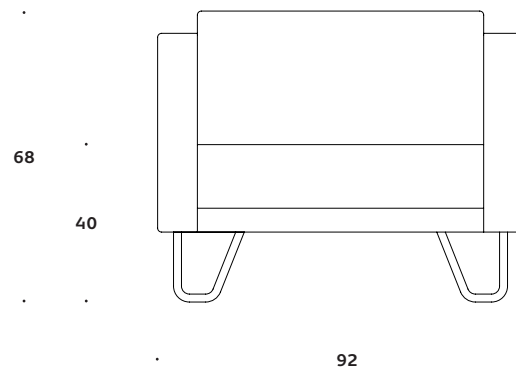

Dimensions defined in centimeters

Design

busk+hertzog

Materials

High quality foam on plywood frame. Legs in soaped oak / black stained ash / brushed stainless steel

Fabric

Available in a range of various fabrics and leather types