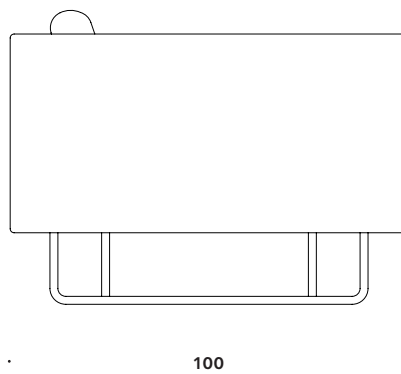

Dimensions defined in centimeters

Design

busk+hertzog

Materials

High quality foam on plywood frame. Legs in soaped oak / black stained ash / brushed stainless steel

Fabric

Available in a range of various fabrics and leather types