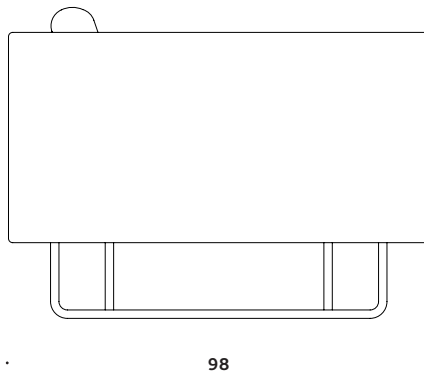

Dimensions defined in centimeters

Design

busk+hertzog

Materials

Legs available in brushed stainless steel / soaped oak / black stained ash

Fabric

Available in all fabrics and leather types

Notes