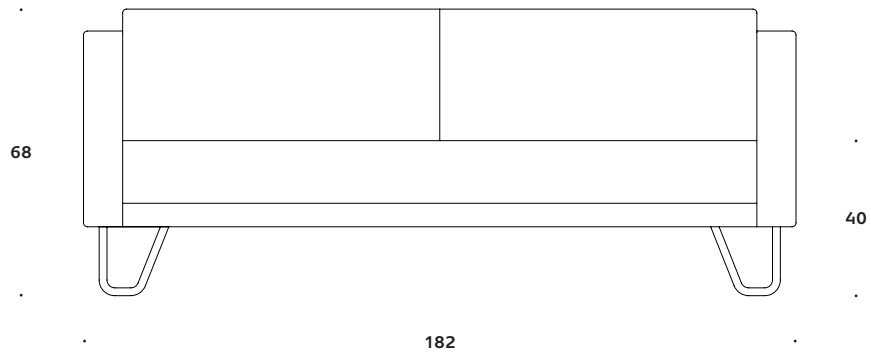

Pacific Sofa

+Halle®

Pacific Sofa

Pacific is a contemporary sofa that meets elementary needs of public comfort and functionality. The sofa is soft and very light in its expression. To ensure easy cleaning and control, the back pillows are fastened with a zip, which makes them detachable. Pacific is perfect for all kinds of spaces that need a light, comfortable and contemporary addition to the interior. Available as 1 / 2 or 3-seater and as a high back.

Dimensions defined in centimeters

Design

busk+hertzog

Materials

Legs available in brushed stainless steel / soaped oak / black stained ash

Fabric

Available in all fabrics and leather types

Notes